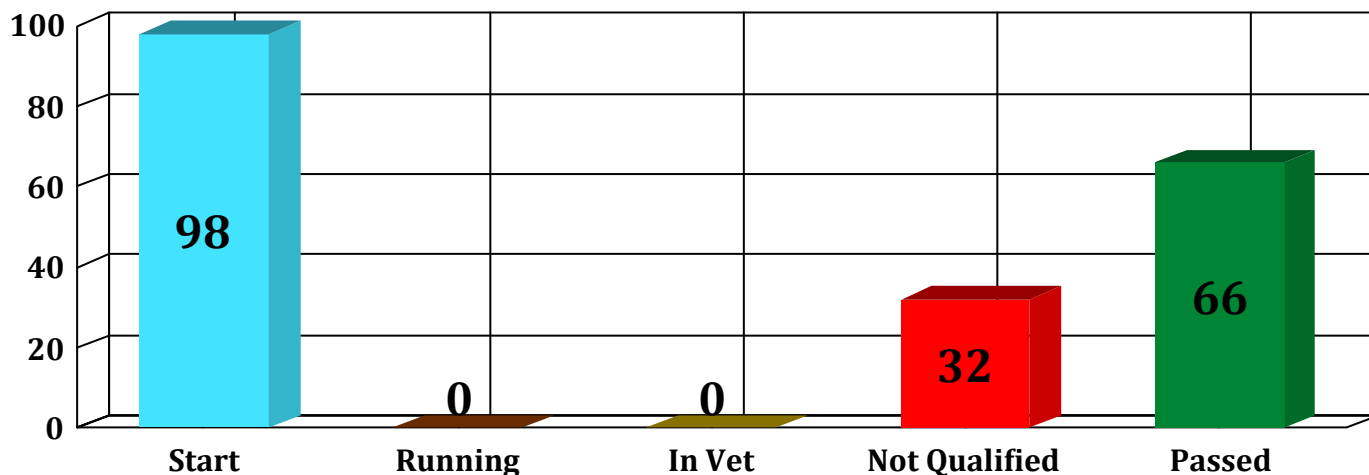

## Ride Chart

Ledgend : # = Penalty Applied; ST\* = Horse Status After 1st Inspection (P = Passed, I = Re-Insp, E = Re-Exam. )