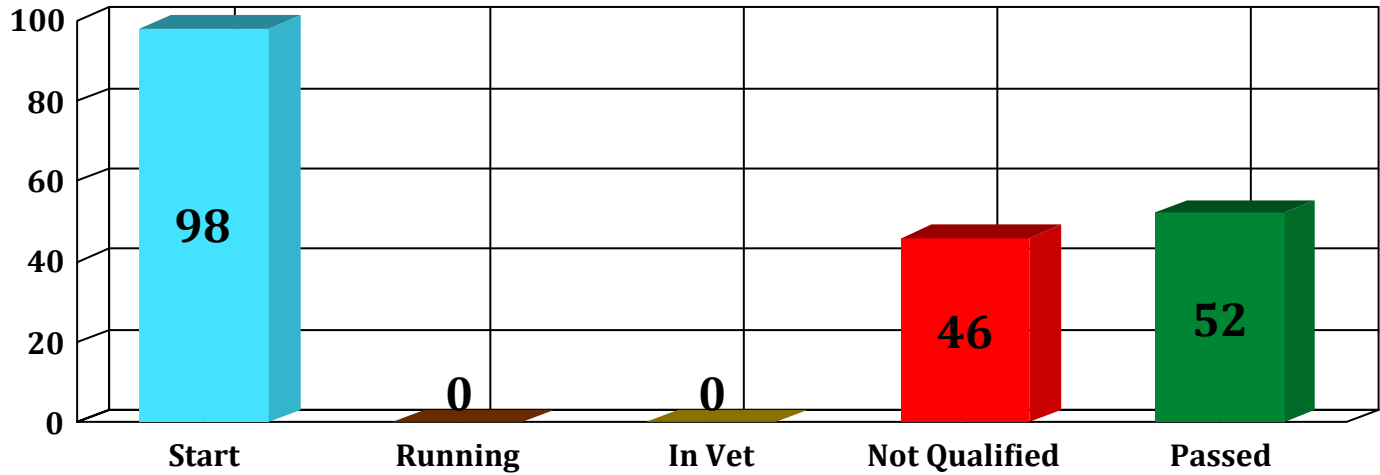

Ledgend : # = Penalty Applied; ST* = Horse Status After 1st Inspection (P = Passed, I = Re-Insp, E = Re-Exam.)

Gate 3 Result

Weather Temperature

G1 22.3°C

G2 22.8°C

G3 24.0°C

START

PASSED

Ride Chart

Ledgend : # = Penalty Applied; ST* = Horse Status After 1st Inspection (P = Passed, I = Re-Insp, E = Re-Exam.)