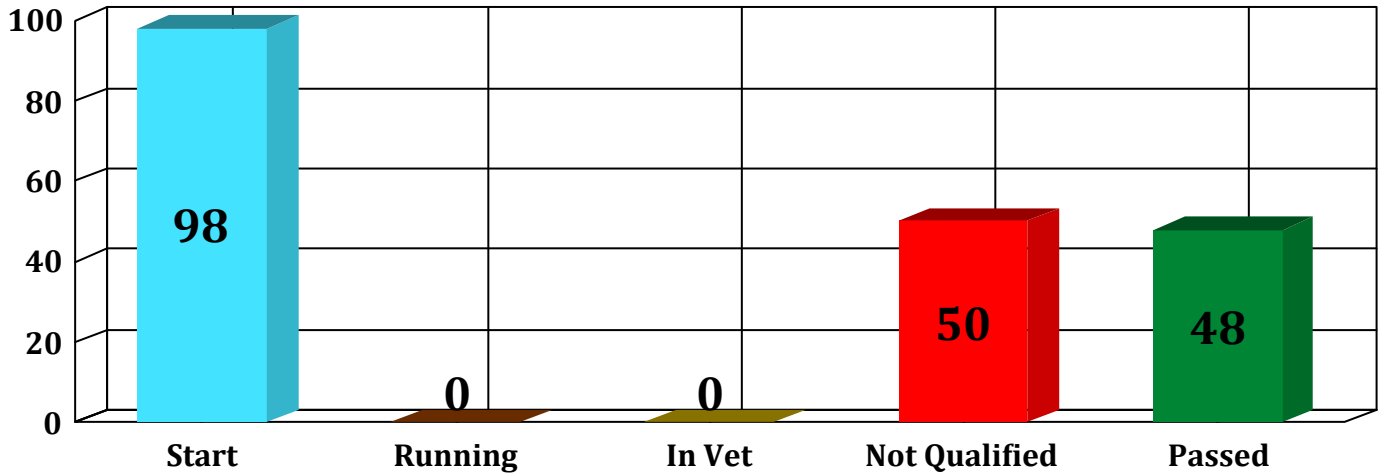

Ledgend : # = Penalty Applied; ST* = Horse Status After 1st Inspection (P = Passed, I = Re-Insp, E = Re-Exam.)

Final Gate Result

Weather Temperature

- G1 22.3°C
- G2 22.8°C
- G3 24.0°C
- G4 29.0°C

98
48
50

Ride Chart

Ledgend : # = Penalty Applied; ST* = Horse Status After 1st Inspection (P = Passed, I = Re-Insp, E = Re-Exam.)