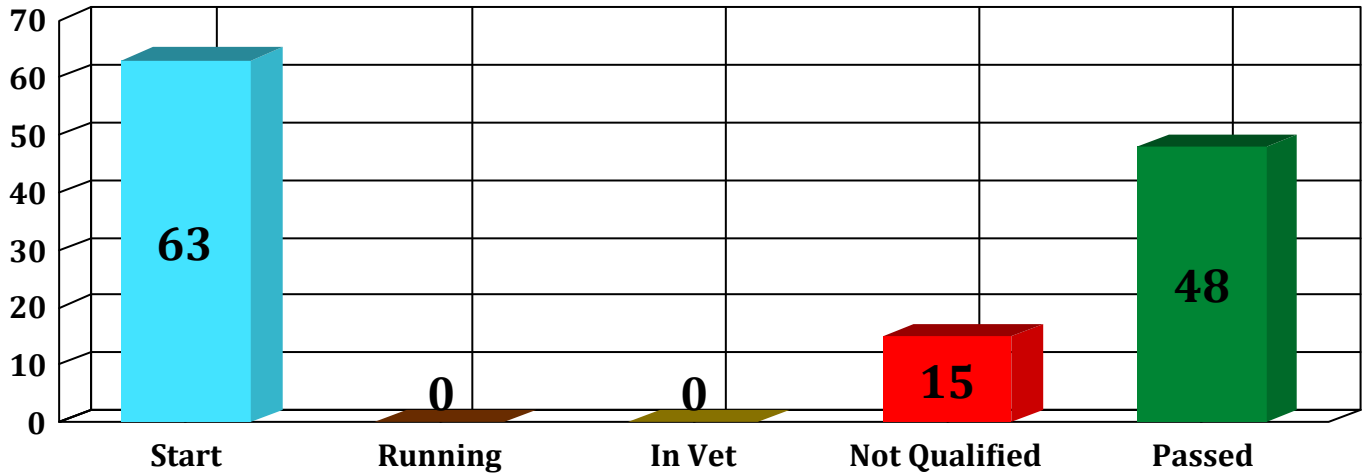

Ledgend : # = Penalty Applied; ST* = Horse Status After 1st Inspection (P = Passed, I = Re-Insp, E = Re-Exam.)

Gate 1 Result

Weather Temperature
G1 21.0°C

Sheikha Fatma Bint Mansoor Bin Zayed Al Nahyan for Ladies Cup

CEN 100Km Ride on Saturday 17th February 2024 at 06:30AM

Rank	Nbr. Rider	Ph.	Phase	Arrival	Vet In	ST*	2nd Insp.	Horse	Recovery	Ph. Riding	Phase	T. Riding	Average	Departure	Status
Owner/Trainer/Stable		Rank		Time	Time		Time	Pulse		Time	Speed	Time	Speed	Time	

Ride Chart

Ledgend : # = Penalty Applied; ST* = Horse Status After 1st Inspection (P = Passed, I = Re-Insp, E = Re-Exam.)