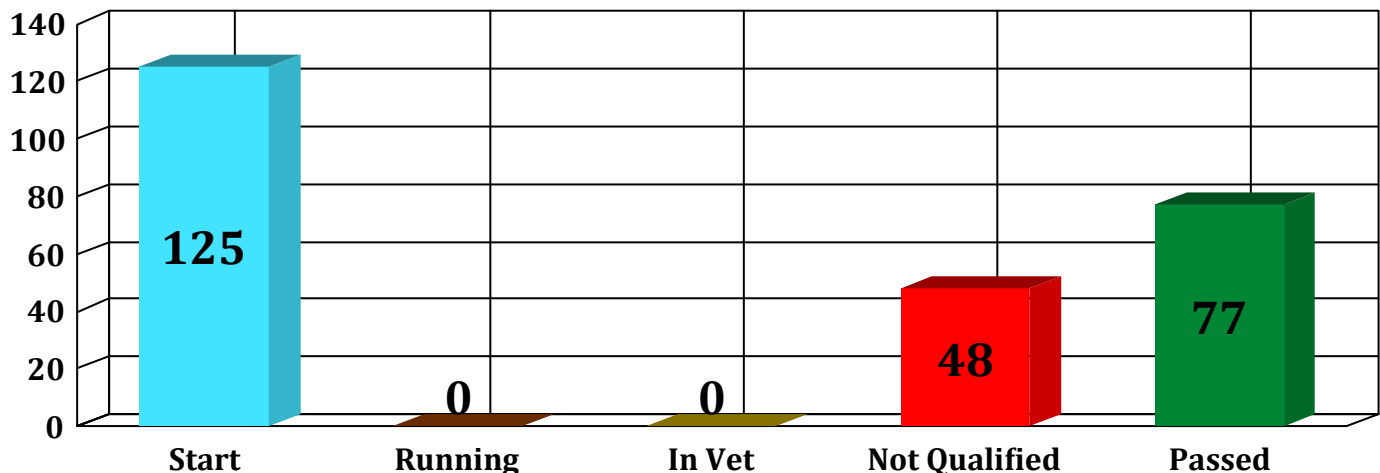

Ledgend : # = Penalty Applied; ST* = Horse Status After 1st Inspection (P = Passed, I = Re-Insp, E = Re-Exam.)

Gate 3 Result

Weather Temperature

G1 14.7°C
G2 15.8°C
G3 20.6°C

eiev
TIMING SYSTEM

Sheikha Fatma Bint Mansoor Bin Zayed Al Nahyan for Ladies Cup

Ride Chart

Ledgend : # = Penalty Applied; ST* = Horse Status After 1st Inspection (P = Passed, I = Re-Insp, E = Re-Exam.)