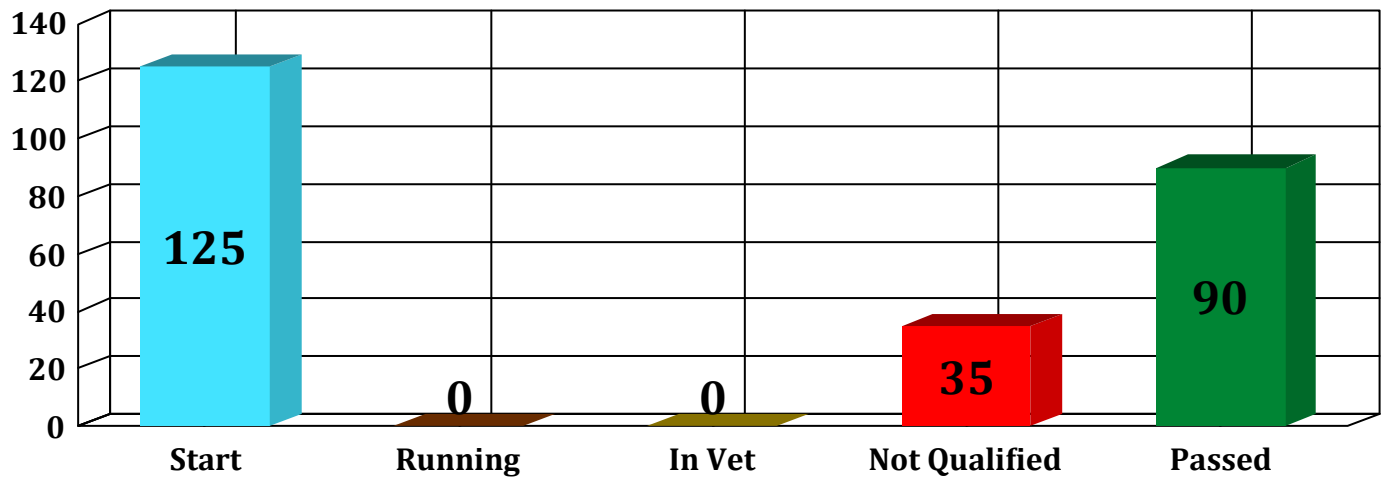

Ride Chart

Ledgend : # = Penalty Applied; ST* = Horse Status After 1st Inspection (P = Passed, I = Re-Insp, E = Re-Exam.)