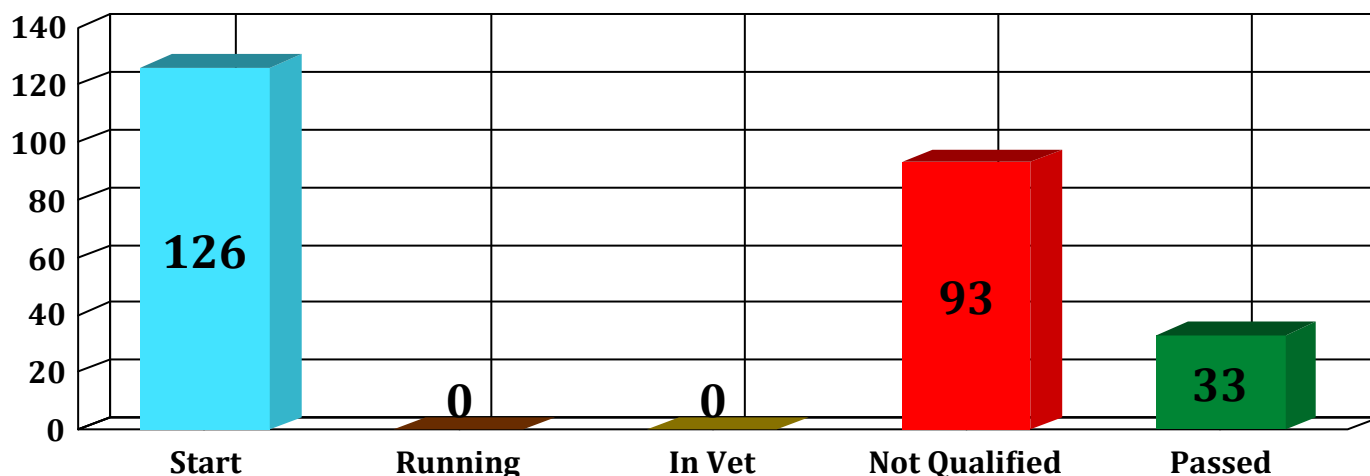

Ride Chart

Legend : # = Penalty Applied; ST* = Horse Status After 1st Inspection (P = Passed, I = Re-Insp, E = Re-Exam.)