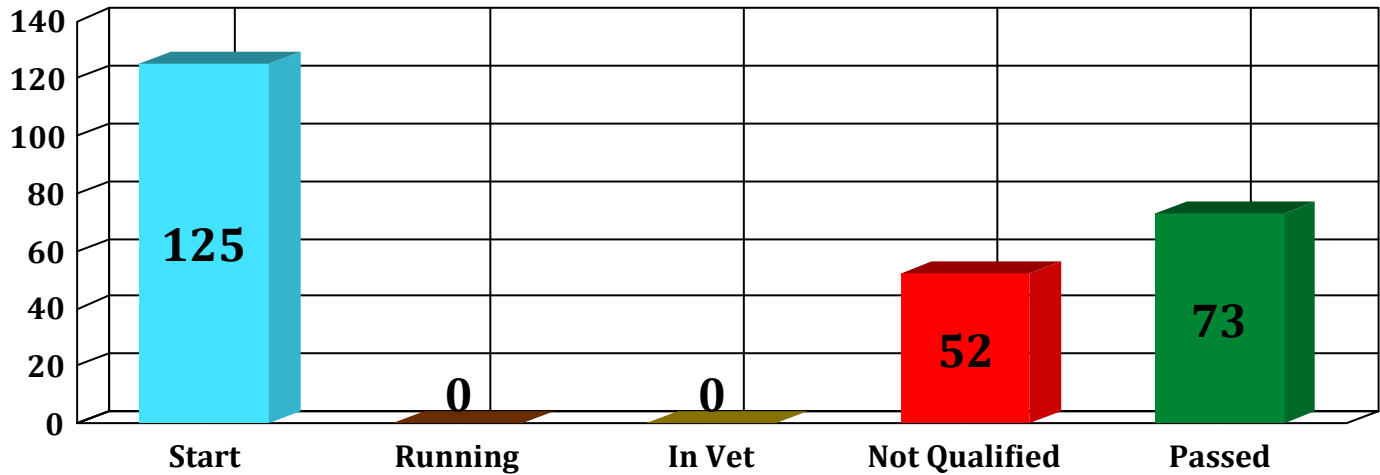

Ride Chart

Ledgend : # = Penalty Applied; ST* = Horse Status After 1st Inspection (P = Passed, I = Re-Insp, E = Re-Exam.)