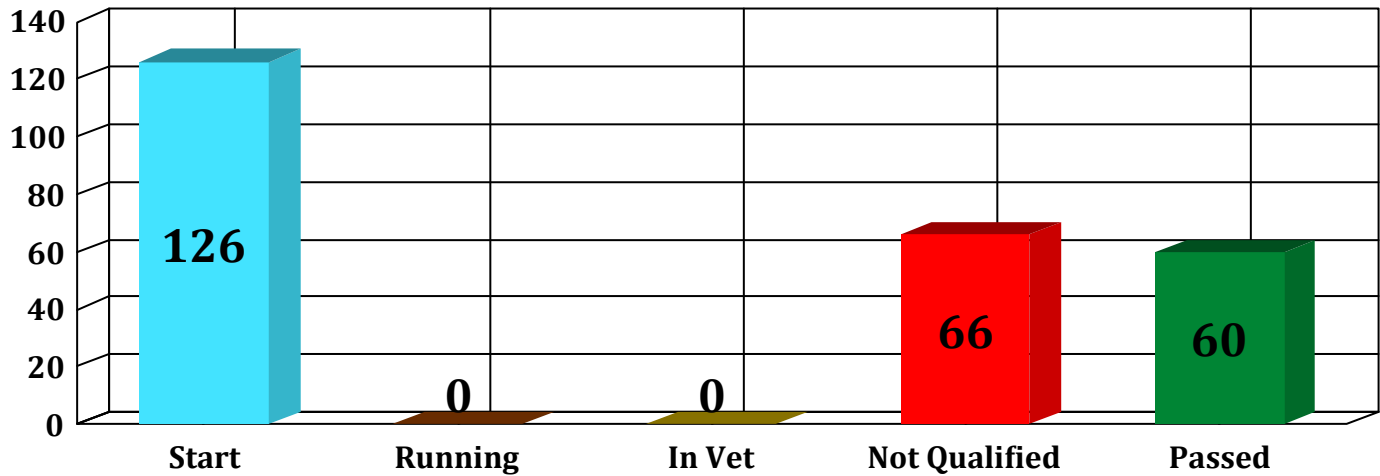

PASSED

66

ELIMINATED

H.H. The President of United Arab Emirates Cup

CEN 160Km on Sunday 9th February 2025 at 6:30AM

| Rank                 | Nbr. Rider | Ph.  | Phase | Arrival | Vet In | ST* | 2nd Insp. | Horse | Recovery | Ph. Ridina | Phase | T. Ridina | Average | Departure | Status |
|----------------------|------------|------|-------|---------|--------|-----|-----------|-------|----------|------------|-------|-----------|---------|-----------|--------|
| Owner/Trainer/Stable |            | Rank | Rank  | Time    | Time   |     | Time      | Pulse |          | Time       | Speed | Time      | Speed   | Time      |        |

## Ride Chart

Ledgend : # = Penalty Applied; ST\* = Horse Status After 1st Inspection (P = Passed, I = Re-Insp, E = Re-Exam. )