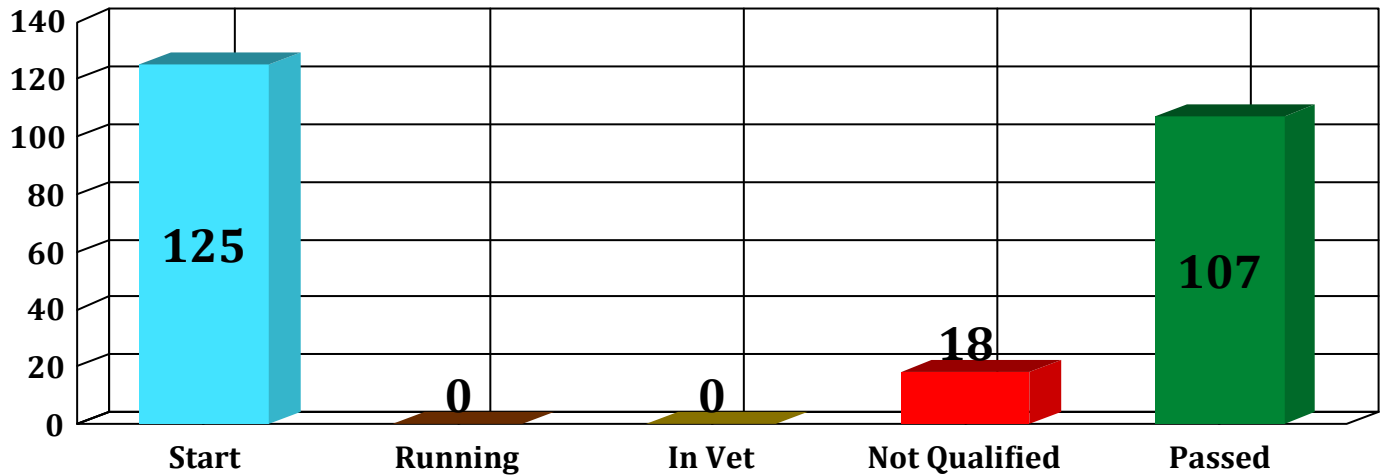

Gate 1 Result

Weather Temperature
G1 14.7°C

eiev
TIMING SYSTEM

125

START

107

PASSED

18

ELIMINATED

Sheikha Fatma Bint Mansoor Bin Zayed Al Nahyan for Ladies Cup

CEN 100Km Ride on Saturday 18th January 2025 at 06:30AM

Rank	Nbr. Rider	Ph.	Phase	Arrival	Vet In	ST*	2nd Insp.	Horse	Recovery	Ph. Ridina	Phase	T. Ridina	Average	Departure	Status
Owner/Trainer/Stable		Rank	Rank	Time	Time		Time	Pulse		Time	Speed	Time	Speed	Time	

Ride Chart

Ledgend : # = Penalty Applied; ST* = Horse Status After 1st Inspection (P = Passed, I = Re-Insp, E = Re-Exam.)