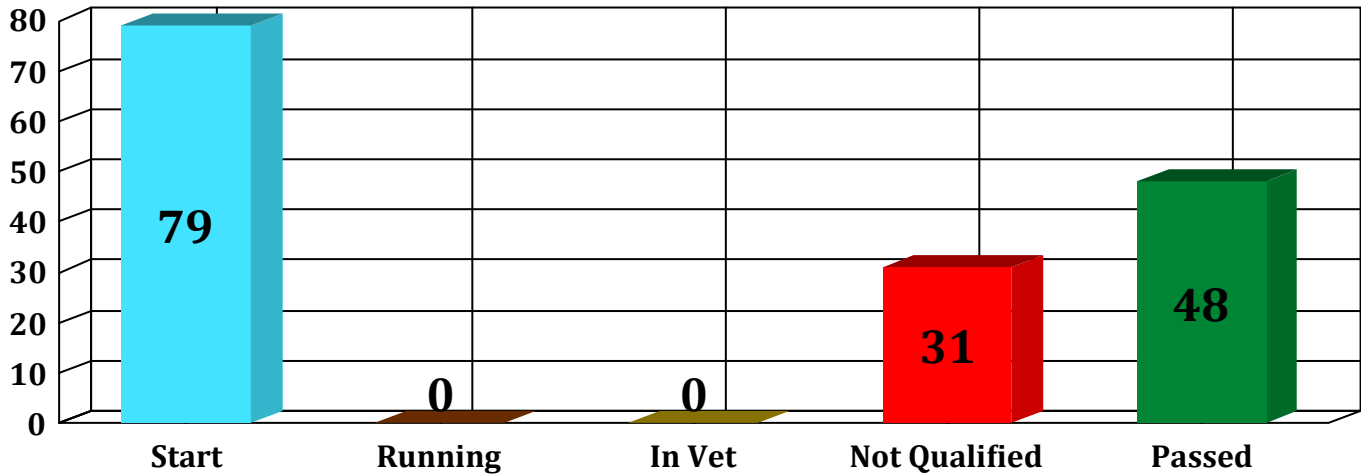

31

ELIMINATED

Abu Dhabi Festival - Ladies Ride

CEN 100Km Ride on Friday 14th February 2025 at 06:30AM

Rank	Nbr. Rider	Ph.	Phase Rank	Arrival Time	Vet In Time	ST*	2nd Insp. Time	Horse Pulse	Recovery	Ph. Ridina Time	Phase Speed	T. Ridina Time	Average Speed	Departure Time	Status
46	103	Aisha Salem Ahmed Alkaabi			0022047/GOLD COAST/2016/Mare/Chestnut/Crossbred				0033171						
	UAE	1	57	08:09:40	08:11:33	P		55/56	00:01:53	01:41:33	20.68	01:41:33	20.68	09:01:33	Passed
		2	50	10:12:01	10:14:13	P		53/56	00:02:12	01:12:40	20.64	02:54:13	20.66	10:54:13	Passed
		3	46	11:53:04	11:55:35	E	12:22:04	48/48	00:02:31	01:01:22	19.55	03:55:35	20.37	12:35:35	Passed
Hamdan Saeed Jaber / Mohammad Ahmad Mohammad Ghanim Almaari / Zabeel 2 Stables										Total/Avg. Recov.:(00:06:36 / 00:02:12)			Lap/Lead: +01:00:52		
47	86	Salama Mohammed E M Althawadi			0020756/BAHIR/2017/Gelding/Chestnut/Crossbred				0033572						
	QAT	1	59	08:11:30	08:13:28	I	08:17:22	64/60	00:05:52	01:47:22	19.56	01:47:22	19.56	09:07:22	Passed
		2	53	10:19:25	10:21:33	P		64/56	00:02:08	01:14:11	20.22	03:01:33	19.83	11:01:33	Passed
		3	47	12:01:10	12:06:03	E	12:31:04	44/44	00:04:53	01:04:30	18.60	04:06:03	19.51	12:46:03	Passed
Jumeirah Stables / Ghanim Ali Ghanim Al Mari / Jumeirah Stables										Total/Avg. Recov.:(00:12:53 / 00:04:17)			Lap/Lead: +01:11:20		
48	85	Aysha Ismaeil Mohammed Abdulla Alhosan			0020373/SARDINIA/2017/Mare/Chestnut/Crossbred				0033526						
	UAE	1	58	08:11:25	08:13:23	P		60/60	00:01:58	01:43:23	20.31	01:43:23	20.31	09:03:23	Passed
		2	52	10:19:21	10:21:28	P		62/64	00:02:07	01:18:05	19.21	03:01:28	19.84	11:01:28	Passed
		3	48	12:01:06	12:06:07	E	12:31:09	48/52	00:05:01	01:04:39	18.56	04:06:07	19.50	12:46:07	Passed
Jumeirah Stables / Ghanim Ali Ghanim Al Mari / Jumeirah Stables										Total/Avg. Recov.:(00:09:06 / 00:03:02)			Lap/Lead: +01:11:24		

Ride Chart

Ledgend : # = Penalty Applied; ST* = Horse Status After 1st Inspection (P = Passed, I = Re-Insp, E = Re-Exam.)