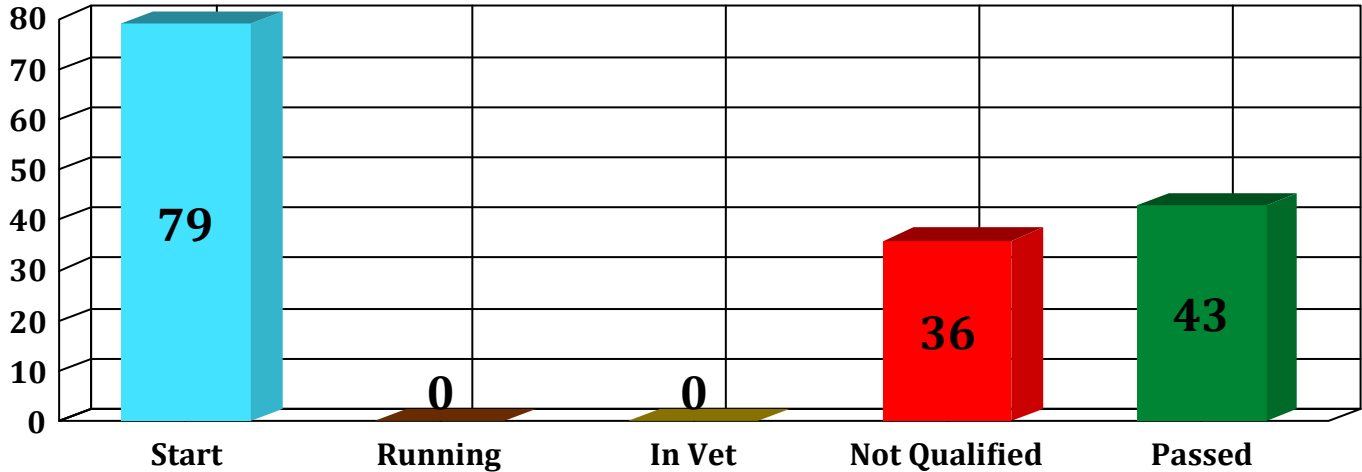

Ledgend : # = Penalty Applied; ST* = Horse Status After 1st Inspection (P = Passed, I = Re-Insp, E = Re-Exam.)

Final Gate Result

Weather Temperature

G1 20.4°C
G2 25.0°C
G3 27.4°C
G4 28.6°C

79 START PASSED 43 ELIMINATED 36

Ride Chart

Ledgend : # = Penalty Applied; ST* = Horse Status After 1st Inspection (P = Passed, I = Re-Insp, E = Re-Exam.)