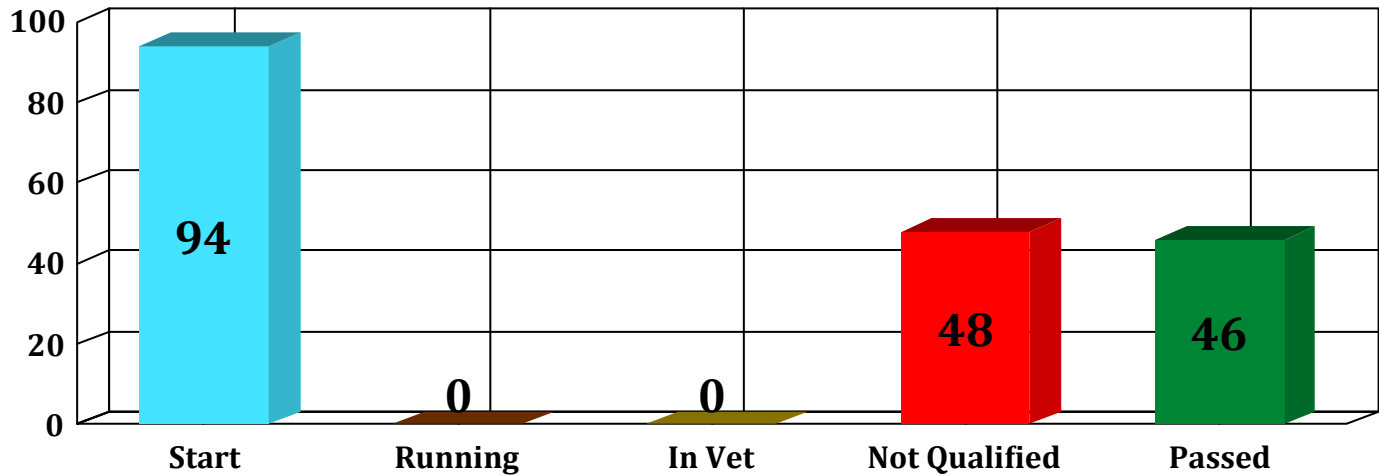

Ride Chart

Ledgend : # = Penalty Applied; ST* = Horse Status After 1st Inspection (P = Passed, I = Re-Insp, E = Re-Exam.)