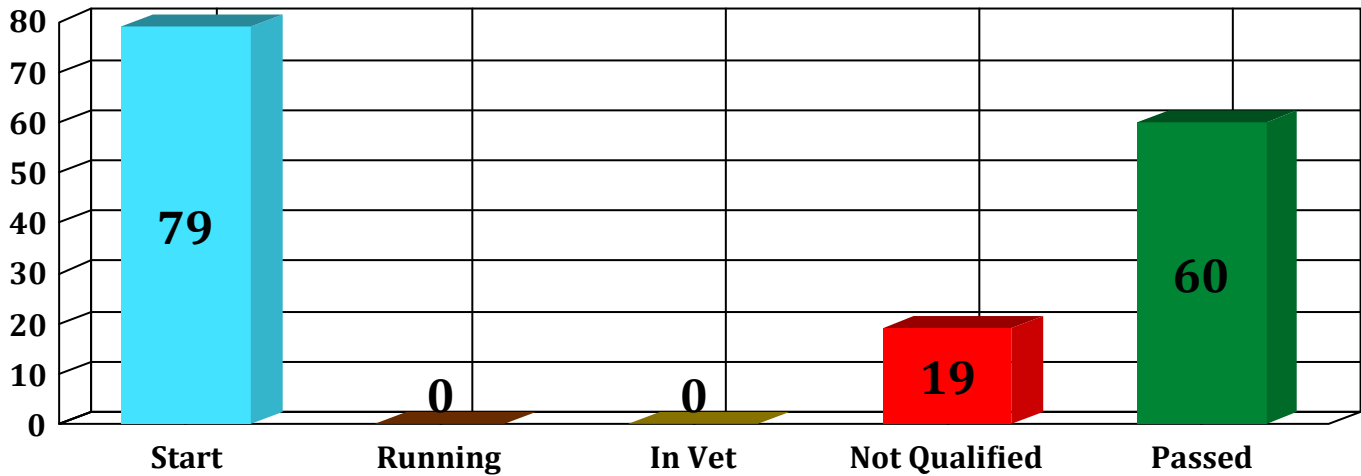

Ledgend : # = Penalty Applied; ST\* = Horse Status After 1st Inspection (P = Passed, I = Re-Insp, E = Re-Exam.)

# Gate 1 Result

Weather Temperature  
G1 20.4°C

eiev  
TIMING SYSTEM

79

START

60

PASSED

19

## Ride Chart

Ledgend : # = Penalty Applied; ST\* = Horse Status After 1st Inspection (P = Passed, I = Re-Insp, E = Re-Exam. )