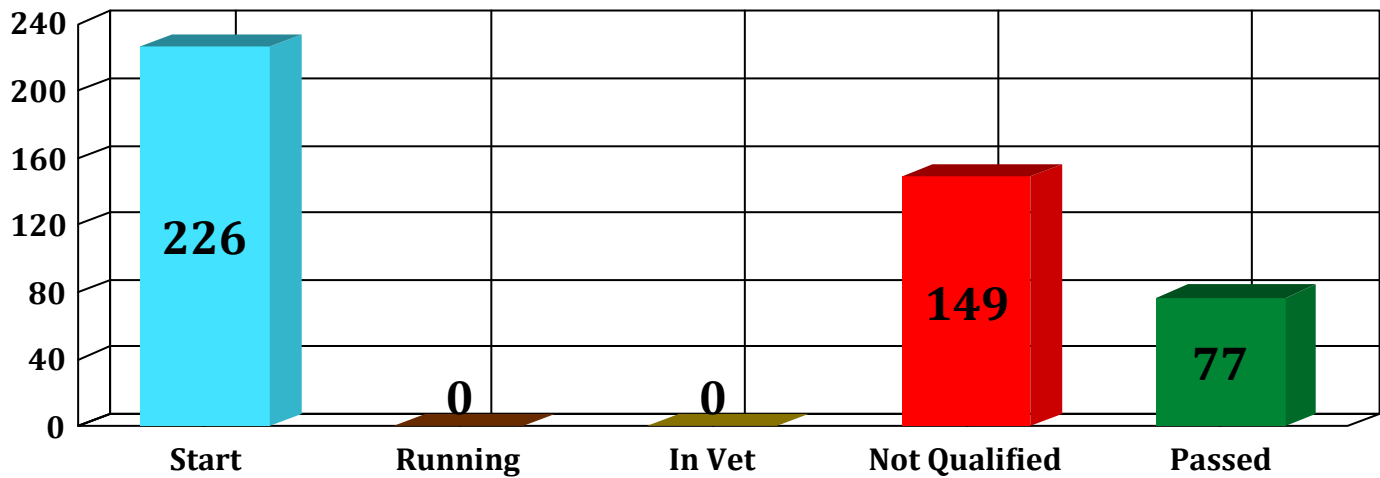

149

ELIMINATED

Union Day Cup

CEN 120Km on Sunday 1st December 2024 at 6:30AM

Rank	Nbr. Rider	Ph.	Phase	Arrival	Vet In	ST*	2nd Insp.	Horse	Recovery	Ph. Ridina	Phase	T. Ridina	Average	Departure	Status
Owner/Trainer/Stable		Rank	Rank	Time	Time		Time	Pulse		Time	Speed	Time	Speed	Time	

## Ride Chart

Ledgend : # = Penalty Applied; ST\* = Horse Status After 1st Inspection (P = Passed, I = Re-Insp, E = Re-Exam. )