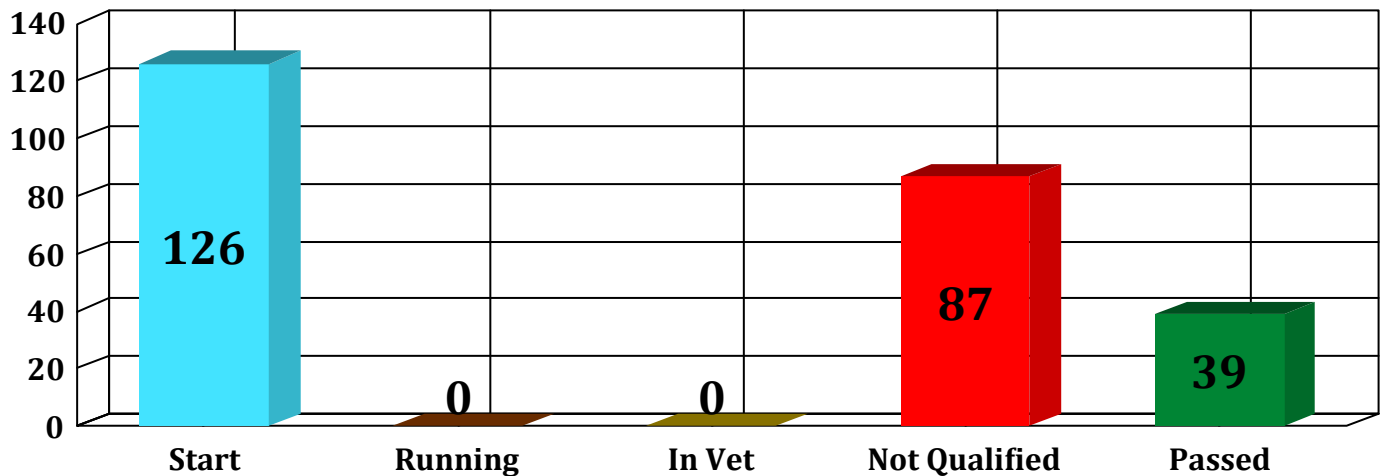

## Ride Chart

Legend : # = Penalty Applied; ST\* = Horse Status After 1st Inspection (P = Passed, I = Re-Insp, E = Re-Exam. )