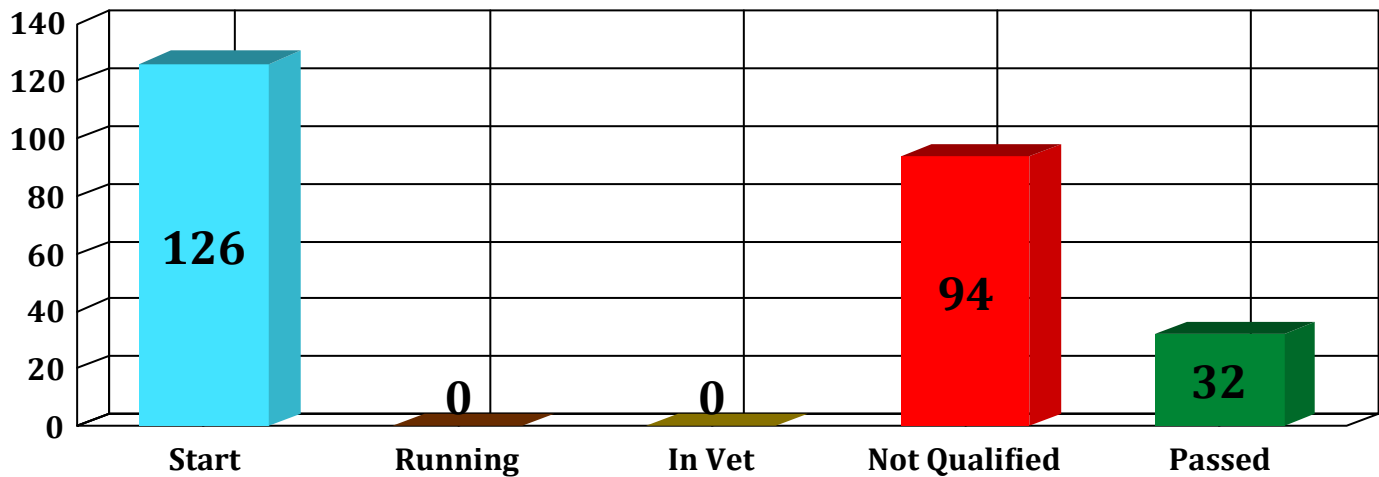

Ledgend : # = Penalty Applied; ST* = Horse Status After 1st Inspection (P = Passed, I = Re-Insp, E = Re-Exam.)

Final Gate Result

Weather Temperature

G1 15.0°C
G2 18.2°C
G3 21.6°C
G4 23.0°C
G5 24.2°C
G6 23.7°C

Ride Chart

Ledgend : # = Penalty Applied; ST* = Horse Status After 1st Inspection (P = Passed, I = Re-Insp, E = Re-Exam.)