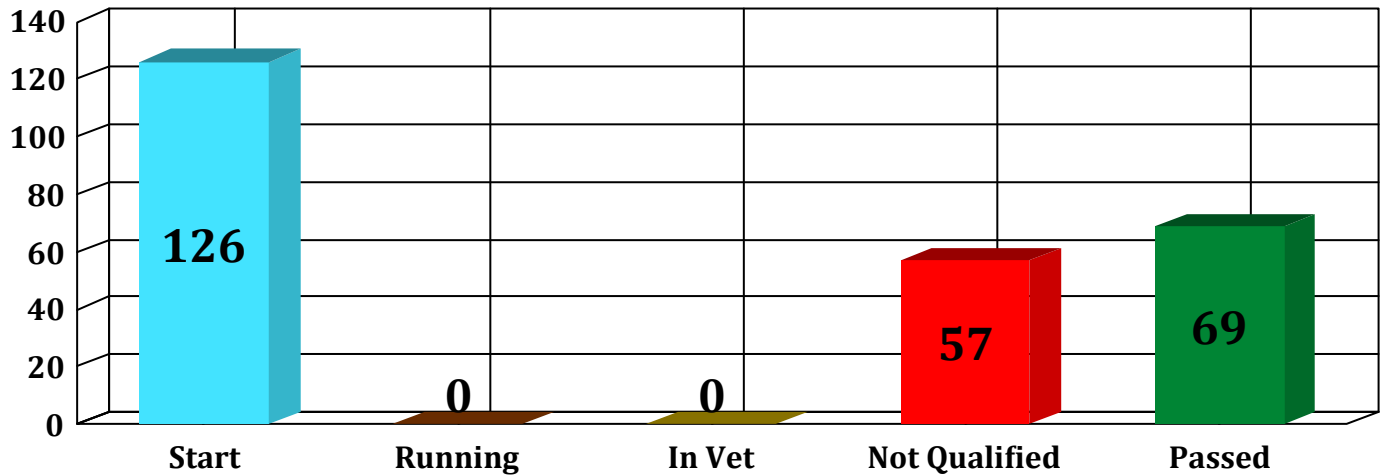

Ledgend : # = Penalty Applied; ST\* = Horse Status After 1st Inspection (P = Passed, I = Re-Insp, E = Re-Exam. )

# Gate 1 Result

Weather Temperature  
G1 15.0°C

eiev  
TIMING SYSTEM

H.H. The President of United Arab Emirates Cup

CEN 160Km on Sunday 9th February 2025 at 6:30AM

Rank	Nbr. Rider	Ph.	Phase	Arrival	Vet In	ST*	2nd Insp.	Horse	Recovery	Ph. Ridina	Phase	T. Ridina	Average	Departure	Status
Owner/Trainer/Stable		Rank	Rank	Time	Time		Time	Pulse		Time	Speed	Time	Speed	Time	

## Ride Chart

Ledgend : # = Penalty Applied; ST\* = Horse Status After 1st Inspection (P = Passed, I = Re-Insp, E = Re-Exam. )