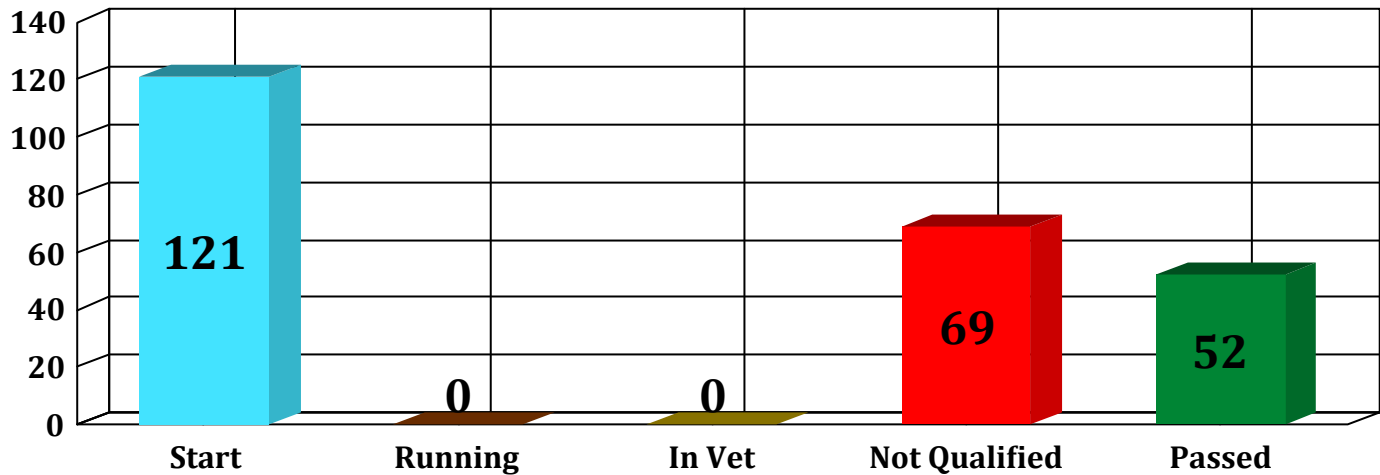

Ledgend : # = Penalty Applied; ST* = Horse Status After 1st Inspection (P = Passed, I = Re-Insp, E = Re-Exam.)

Final Gate Result

Weather Temperature

G1 20.5°C
G2 23.7°C
G3 27.3°C
G4 28.0°C

START

PASSED

ELIMINATED

Ride Chart

Ledgend : # = Penalty Applied; ST* = Horse Status After 1st Inspection (P = Passed, I = Re-Insp, E = Re-Exam.)