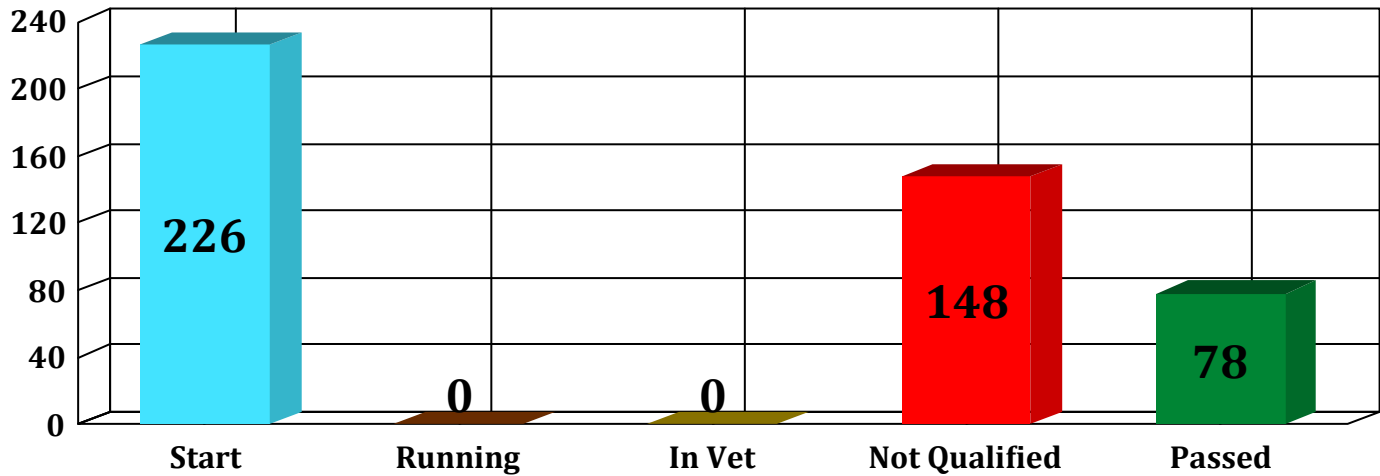

78

PASSED

148

ELIMINATED

Union Day Cup

CEN 120Km on Sunday 1st December 2024 at 6:30AM

Rank	Nbr. Rider	Ph.	Phase	Arrival	Vet In	ST*	2nd Insp.	Horse	Recovery	Ph. Ridina	Phase	T. Ridina	Average	Departure	Status
Owner/Trainer/Stable		Rank	Rank	Time	Time		Time	Pulse		Time	Speed	Time	Speed	Time	

## Ride Chart

Ledgend : # = Penalty Applied; ST\* = Horse Status After 1st Inspection (P = Passed, I = Re-Insp, E = Re-Exam. )