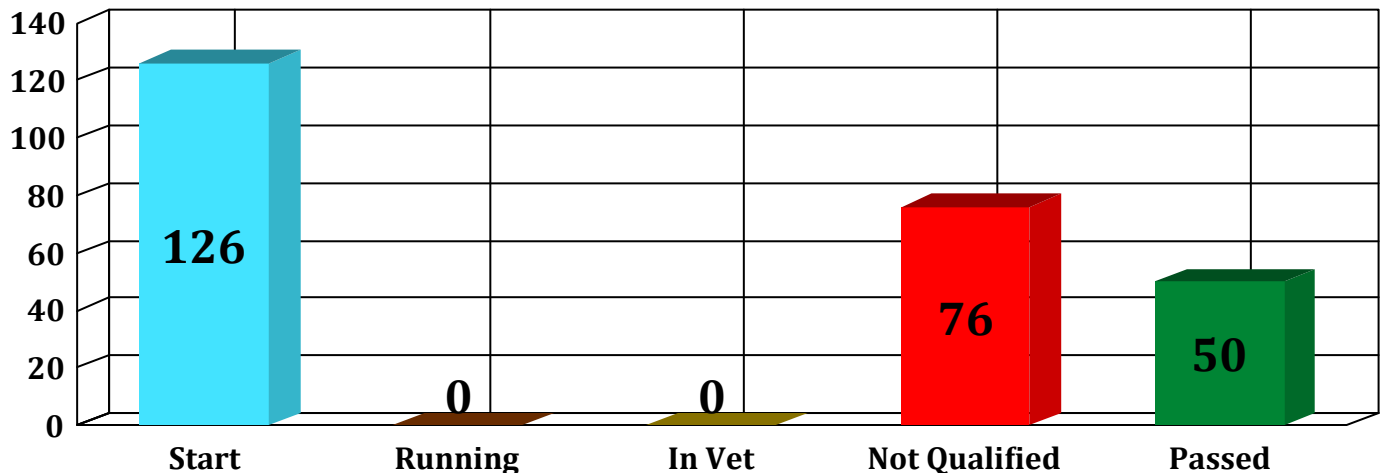

Ledgend : # = Penalty Applied; ST* = Horse Status After 1st Inspection (P = Passed, I = Re-Insp, E = Re-Exam.)

Gate 3 Result

Weather Temperature

G1 15.0°C
G2 18.2°C
G3 21.6°C

eiev
TIMING SYSTEM

H.H. The President of United Arab Emirates Cup

Ride Chart

Ledgend : # = Penalty Applied; ST* = Horse Status After 1st Inspection (P = Passed, I = Re-Insp, E = Re-Exam.)