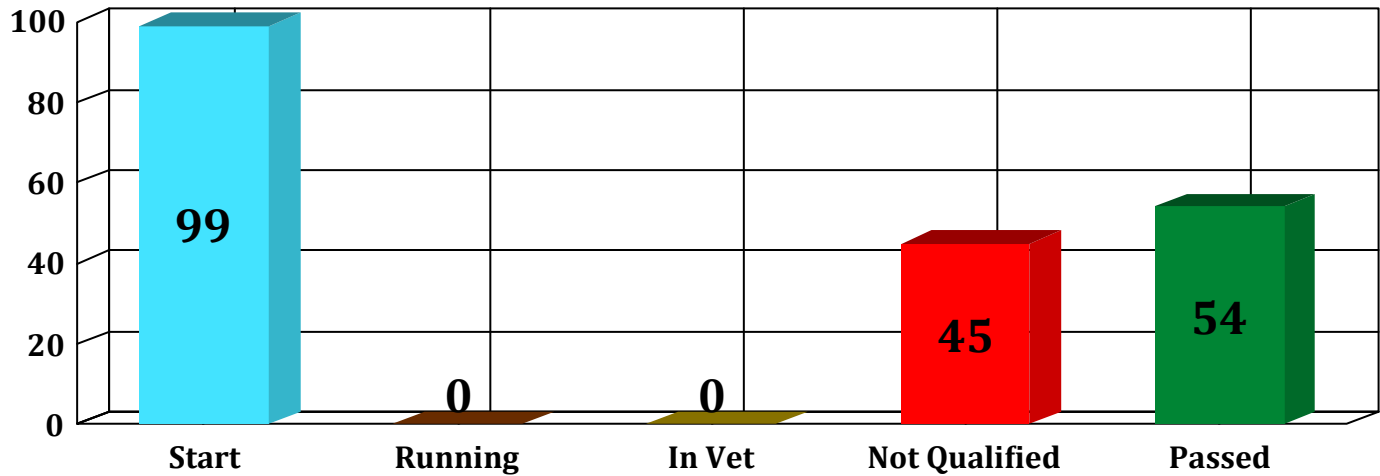

Ledgend : # = Penalty Applied; ST\* = Horse Status After 1st Inspection (P = Passed, I = Re-Insp, E = Re-Exam.)

## Ride Chart

Legend : # = Penalty Applied; ST\* = Horse Status After 1st Inspection (P = Passed, I = Re-Insp, E = Re-Exam. )