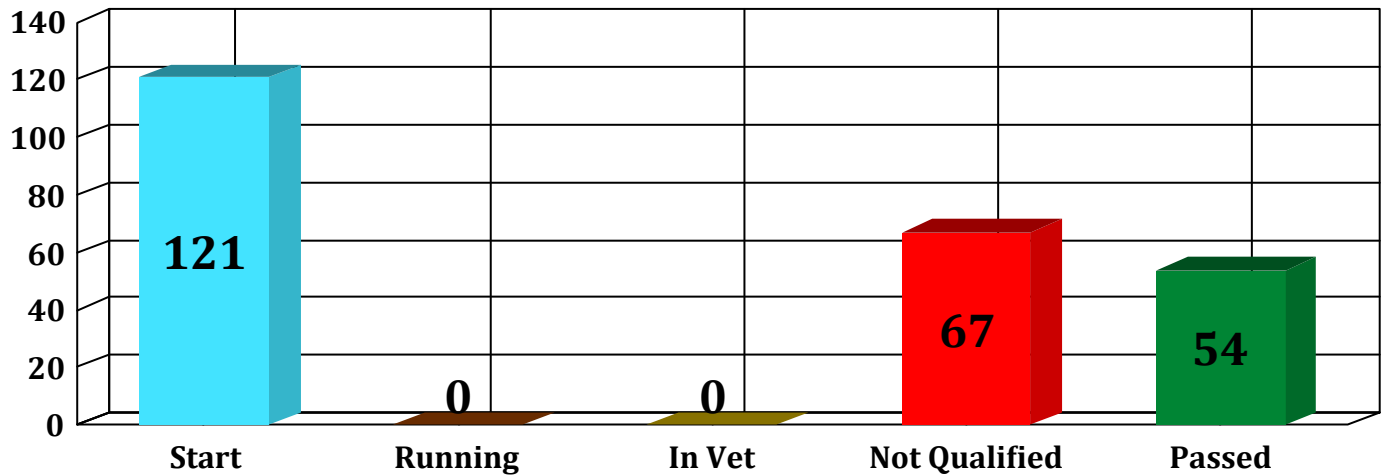

PASSED

67

ELIMINATED

H.H. Sheikha Fatima Bint Mubarak for Private Owners (Ladies Cup)

CEN 100Km on Saturday 7th December 2024 at 6:30AM

Rank	Nbr. Rider	Ph.	Phase	Arrival Time	Vet In Time	ST*	2nd Insp. Time	Horse Pulse	Recovery	Ph. Ridina Time	Phase Speed	T. Ridina Time	Average Speed	Departure Time	Status
------	------------	-----	-------	--------------	-------------	-----	----------------	-------------	----------	-----------------	-------------	----------------	---------------	----------------	--------

Ride Chart

Ledgend : # = Penalty Applied; ST* = Horse Status After 1st Inspection (P = Passed, I = Re-Insp, E = Re-Exam.)