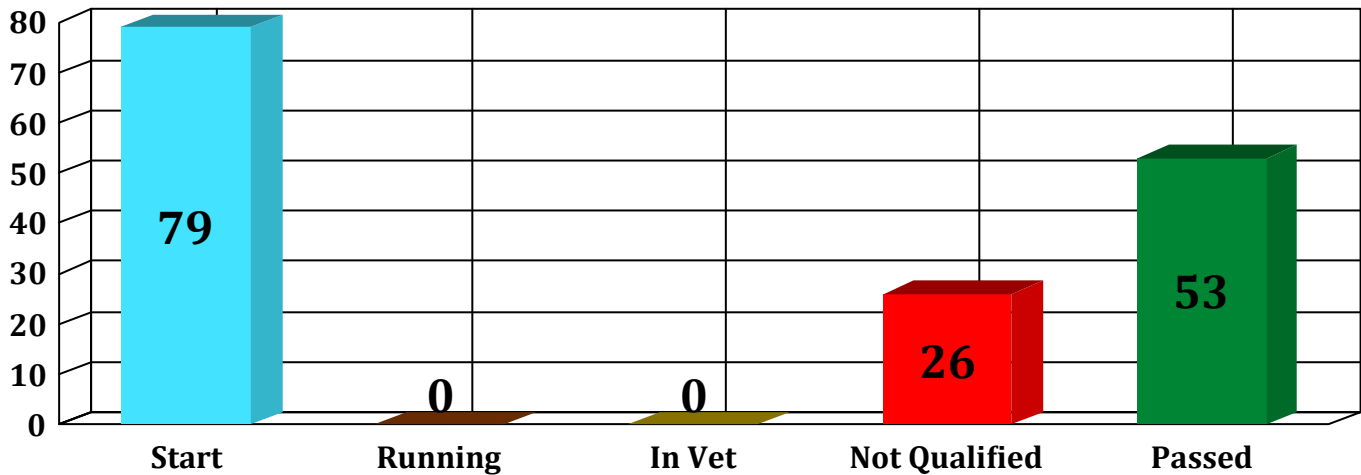

Ledgend : # = Penalty Applied; ST* = Horse Status After 1st Inspection (P = Passed, I = Re-Insp, E = Re-Exam.)

Gate 2 Result

Weather Temperature

G1 20.4°C

G2 25.0°C

eiev
TIMING SYSTEM

79

53

26

START

PASSED

ELIMINATED

Abu Dhabi Festival - Ladies Ride

CEN 100Km Ride on Friday 14th February 2025 at 06:30AM

Rank	Nbr. Rider	Ph.	Phase Rank	Arrival Time	Vet In Time	ST*	2nd Insp. Time	Horse Pulse	Recovery	Ph. Ridina Time	Phase Speed	T. Ridina Time	Average Speed	Departure Time	Status
51	79	Lea Vandekerckhove		0021311/IMERA DE FLAUZINS AA/2018/Mare/Chestnut/AangloArab											109CM13
FRA		1	55	08:09:39	08:11:22	P		46/56	00:01:43	01:41:22	20.72	01:41:22	20.72	09:01:22	Passed
		2	51	10:12:00	10:14:23	P		45/44	00:02:23	01:13:01	20.54	02:54:23	20.64	10:54:23	Passed
F3 Stables / Rashed Khalifa bin Shafya / Isnad Stables										Total/Avg. Recov.:(00:04:06 / 00:02:03)		Lap/Lead: +00:48:32			
52	85	Aysha Ismaeil Mohammed Abdulla Alhosan		0020373/SARDINIA/2017/Mare/Chestnut/Crossbred											0033526
UAE		1	58	08:11:25	08:13:23	P		60/60	00:01:58	01:43:23	20.31	01:43:23	20.31	09:03:23	Passed
		2	52	10:19:21	10:21:28	P		62/64	00:02:07	01:18:05	19.21	03:01:28	19.84	11:01:28	Passed
Jumeirah Stables / Ghanim Ali Ghanim Al Mari / Jumeirah Stables										Total/Avg. Recov.:(00:04:05 / 00:02:02)		Lap/Lead: +00:55:37			
53	86	Salama Mohammed E M Althawadi		0020756/BAHIR/2017/Gelding/Chestnut/Crossbred											0033572
QAT		1	59	08:11:30	08:13:28	I	08:17:22	64/60	00:05:52	01:47:22	19.56	01:47:22	19.56	09:07:22	Passed
		2	53	10:19:25	10:21:33	P		64/56	00:02:08	01:14:11	20.22	03:01:33	19.83	11:01:33	Passed
Jumeirah Stables / Ghanim Ali Ghanim Al Mari / Jumeirah Stables										Total/Avg. Recov.:(00:08:00 / 00:04:00)		Lap/Lead: +00:55:42			

Ride Chart

Ledgend : # = Penalty Applied; ST* = Horse Status After 1st Inspection (P = Passed, I = Re-Insp, E = Re-Exam.)