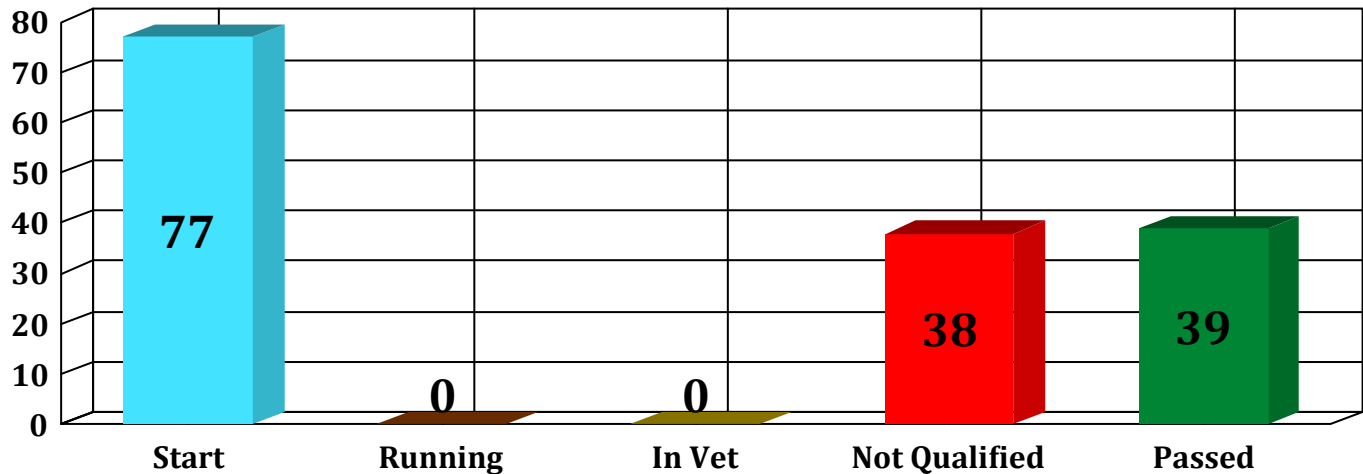

Ledgend : # = Penalty Applied; ST* = Horse Status After 1st Inspection (P = Passed, I = Re-Insp, E = Re-Exam.)

Gate 3 Result

Weather Temperature

G1 17.7°C
G2 21.2°C
G3 24.7°C

eiev
TIMING SYSTEM

Abu Dhabi Festival - Open Ride

Ride Chart

Ledgend : # = Penalty Applied; ST* = Horse Status After 1st Inspection (P = Passed, I = Re-Insp, E = Re-Exam.)