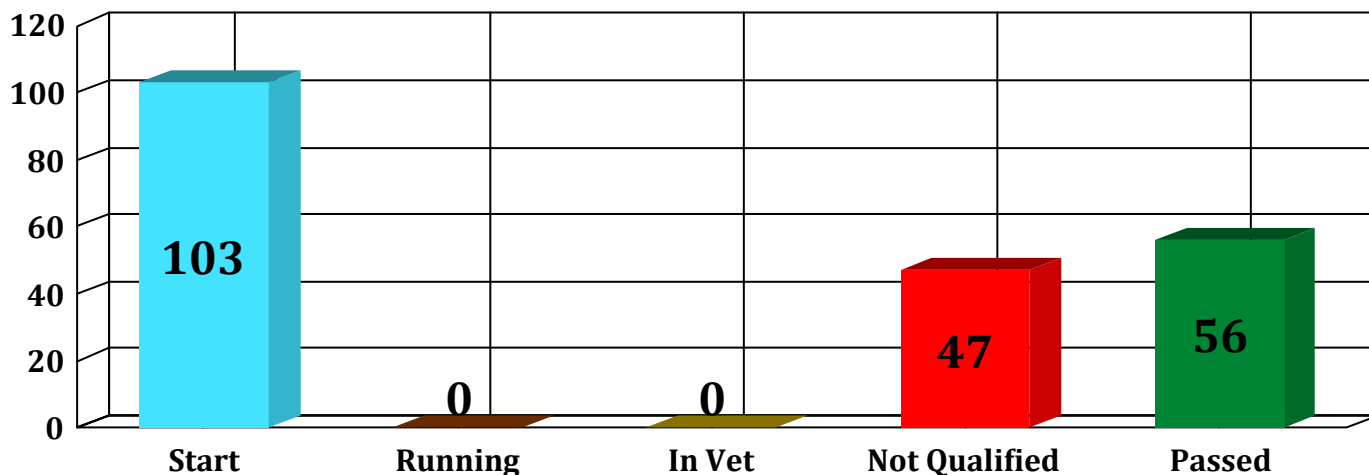

## Ride Chart

Ledgend : # = Penalty Applied; ST\* = Horse Status After 1st Inspection (P = Passed, I = Re-Insp, E = Re-Exam.)