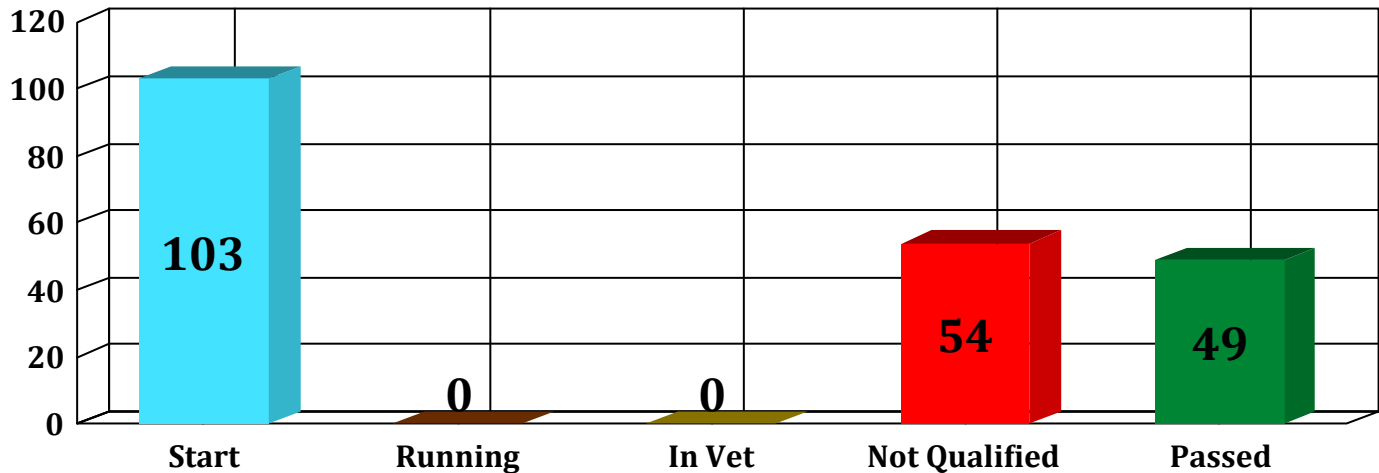

Ride Chart

Ledgend : # = Penalty Applied; ST* = Horse Status After 1st Inspection (P = Passed, I = Re-Insp, E = Re-Exam.)