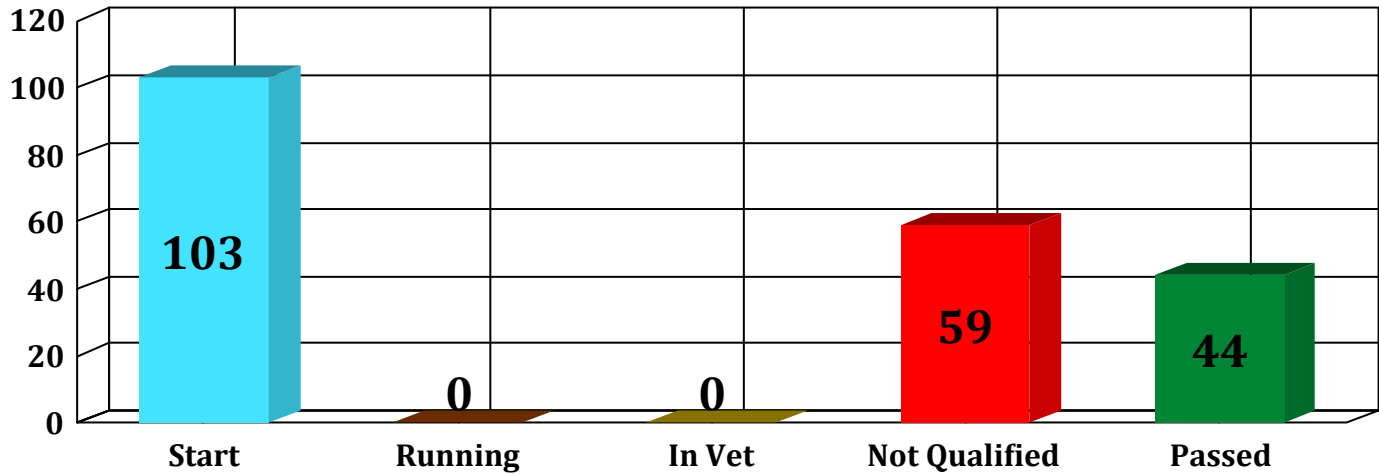

Ledgend : # = Penalty Applied; ST* = Horse Status After 1st Inspection (P = Passed, I = Re-Insp, E = Re-Exam.)

Final Gate Result

Weather Temperature

G1 20.5°C
G2 22.7°C
G3 23.8°C
G4 27°C

H.H. Sheikha Fatima Bint Mubarak for Private Owners (Ladies Cup)

Ride Chart

Ledgend : # = Penalty Applied; ST* = Horse Status After 1st Inspection (P = Passed, I = Re-Insp, E = Re-Exam.)