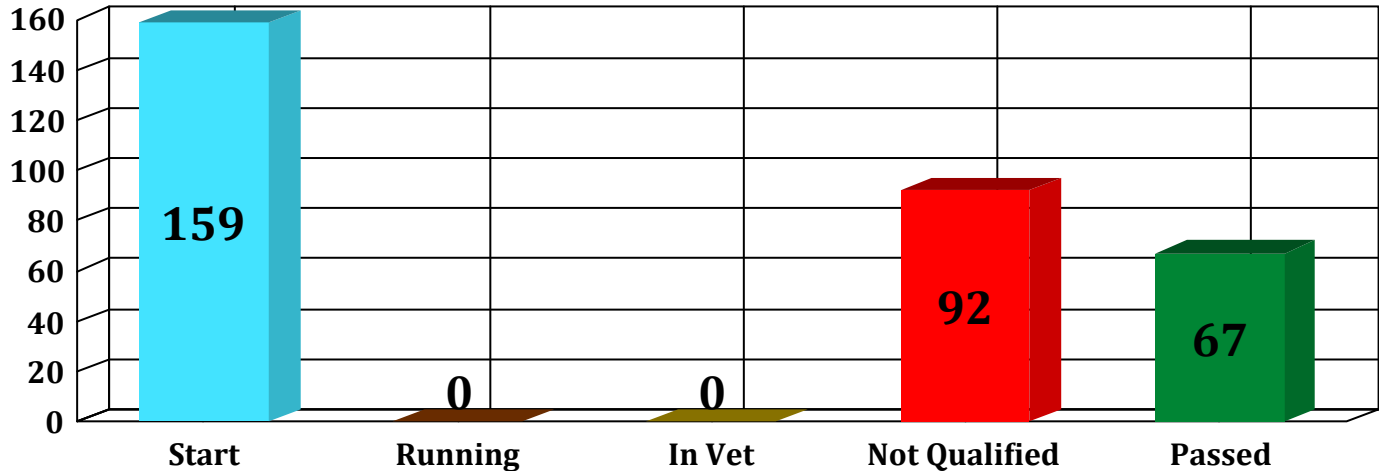

Ledgend : # = Penalty Applied; ST\* = Horse Status After 1st Inspection (P = Passed, I = Re-Insp, E = Re-Exam. )

# Gate 3 Result

Weather Temperature

G1 17.2°C  
G2 18.0°C  
G3 19.0°C

H.H The President of United Arab Emirates Endurance Cup

CEN 160Km Ride on Sunday 11th February 2024 at 06:30AM

Rank	Nbr. Rider	Ph.	Phase Rank	Arrival Time	Vet In Time	ST*	2nd Insp. Time	Horse Pulse	Recovery	Ph. Riding Time	Phase Speed	T. Riding Time	Average Speed	Departure Time	Status
19	114	Hamda Jasim Ahmed Mohamed Al Ali			0020624/LP MAXIMA/2014/Mare/Grey/AngloArab			107BA15							
UAE	1	12	07:53:52	07:55:47	P		62/64	00:01:55	01:25:47	27.98	01:25:47	27.98	08:55:47	Passed	
	2	13	09:52:42	09:54:34	P		59/60	00:01:52	00:58:47	28.58	02:24:34	28.22	10:34:34	Passed	
	3	19	11:36:57	11:39:08	P		61/64	00:02:11	01:04:34	26.02	03:29:08	27.54	12:19:08	Passed	
Al Wathba Stables / Jabar Singh Chatur Singh / Al Wathba Stables										Total/Avg. Recov.:(00:05:58 / 00:01:59)			Lap/Lead: +00:03:50		
19	147	Rashed Mohamed Atiq Khamis Almehairi			0019245/TONKI DEE BOO BARISTA/2012/Gelding/Chestnut/Arab			106FL09							
UAE	1	32	07:54:04	07:57:03	P		56/48	00:02:59	01:27:03	27.57	01:27:03	27.57	08:57:03	Passed	
	2	25	09:52:56	09:55:35	P		57/50	00:02:39	00:58:32	28.70	02:25:35	28.03	10:35:35	Passed	
	3	19	11:37:01	11:39:08	P		56/56	00:02:07	01:03:33	26.44	03:29:08	27.54	12:19:08	Passed	
F3 Stables / Rashed Khalifa bin Shafya / F3 Stables										Total/Avg. Recov.:(00:07:45 / 00:02:35)			Lap/Lead: +00:03:50		

## Ride Chart

Ledgend : # = Penalty Applied; ST\* = Horse Status After 1st Inspection (P = Passed, I = Re-Insp, E = Re-Exam. )