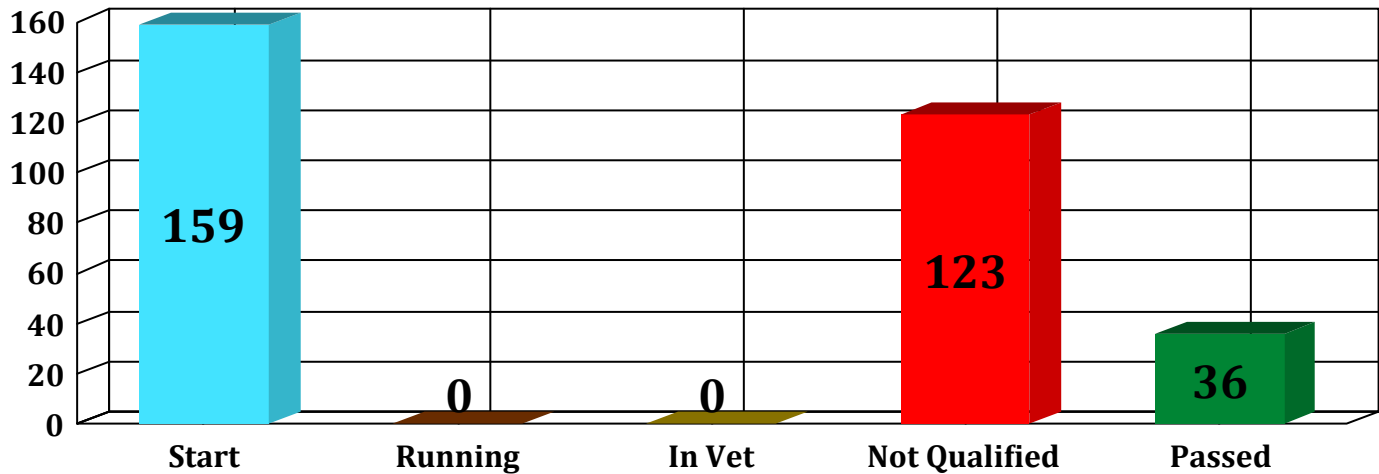

Ledgend : # = Penalty Applied; ST* = Horse Status After 1st Inspection (P = Passed, I = Re-Insp, E = Re-Exam.)

Gate 5 Result

Weather Temperature

- G1 17.2°C
- G2 18.0°C
- G3 19.0°C
- G4 20.0°C
- G5 21.0°C

Ride Chart

Ledgend : # = Penalty Applied; ST* = Horse Status After 1st Inspection (P = Passed, I = Re-Insp, E = Re-Exam.)