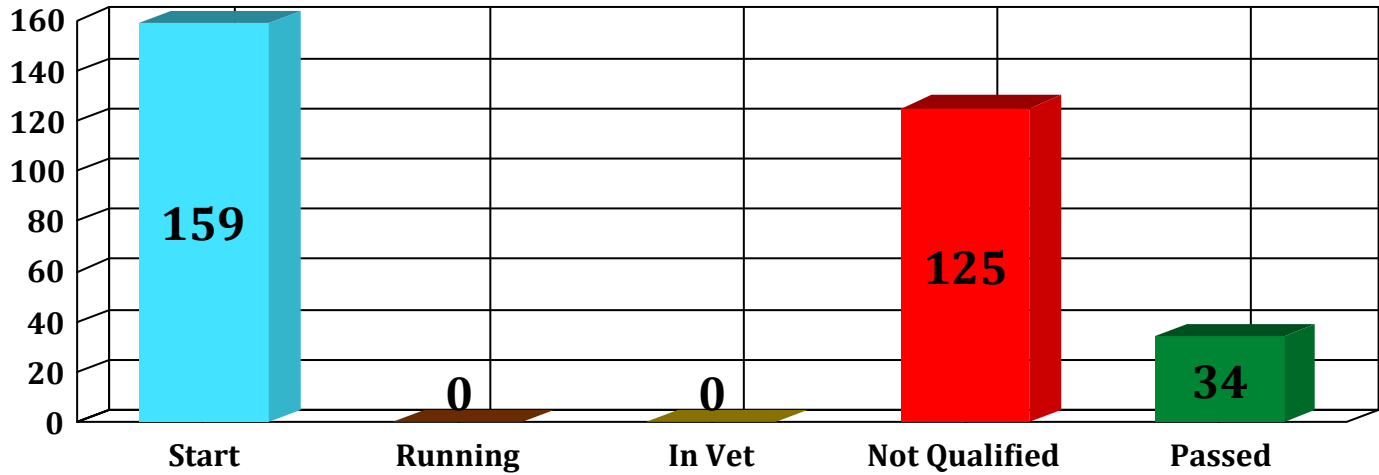

Final Gate Result

Weather Temperature

- G1 17.2°C
- G2 18.0°C
- G3 19.0°C
- G4 20.0°C
- G5 21.0°C
- G6 19.6°C

159

34

125

START

PASSED

ELIMINATED

H.H The President of United Arab Emirates Endurance Cup

CEN 160Km Ride on Sunday 11th February 2024 at 06:30AM

Rank	Nbr. Rider	Ph.	Phase	Arrival	Vet In	ST*	2nd Insp.	Horse	Recovery	Ph. Riding	Phase	T. Riding	Average	Departure	Status
Owner/Trainer/Stable		Rank		Time	Time		Time	Pulse		Time	Speed	Time	Speed	Time	

Ride Chart

Ledgend : # = Penalty Applied; ST* = Horse Status After 1st Inspection (P = Passed, I = Re-Insp, E = Re-Exam.)